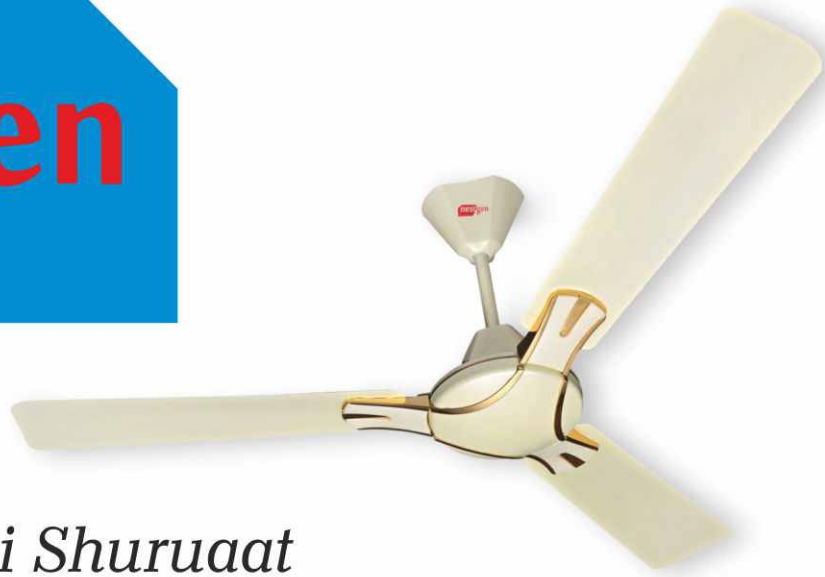

nestgen
home appliances

*Har Mausam Ki Shuruuat
Nestgen Ke Sath*

NEW TOOFAN GOLD **High Speed**

Size : 48" (1200mm), 36: (900mm)
Power Inputs : 72, 65 Watts
Speed : 380, 430 RPM
Air Delivery : 210, 135 m³/min.
Colour : Brown, Ivory, White

EAGLE **High Speed**

Size : 48" (1200mm), 36: (900mm)
Power Inputs : 72, 65 Watts
Speed : 380, 430 RPM
Air Delivery : 210, 135 m³/min.
Colour : Brown, Ivory, White

NEW TOOFAN GOLD DECO

High Speed

Size : 48" (1200mm), 36: (900mm)
Power Inputs : 72, 65 Watts
Speed : 380, 430 RPM
Air Delivery : 210, 135 m³/min.
Colour : Brown, Ivory, White

ECONOMY **High Speed**

Size : 48" (1200mm), 36: (900mm)
Power Inputs : 72, 65 Watts
Speed : 380, 430 RPM
Air Delivery : 210, 135 m³/min.
Colour : Brown, Ivory, White

ROYAL

Size : 48" (1200mm)
Power Inputs : 72, 65 Watts
Speed : 350 RPM
Air Delivery : 225 m³/min.
Colour : Golden Brown, Silver Blue

JUPITER

Size : 16" (400mm)
Speed : 2400, 2100 RPM
Colour : White, Grey

QUEEN

Size : 16" (400mm)
Speed : 2400, 2100 RPM
Colour : White, Ivory

FARATTA

Size : 20" (500mm)
Speed : 1400 RPM
Colour : Black

PEDESTAL